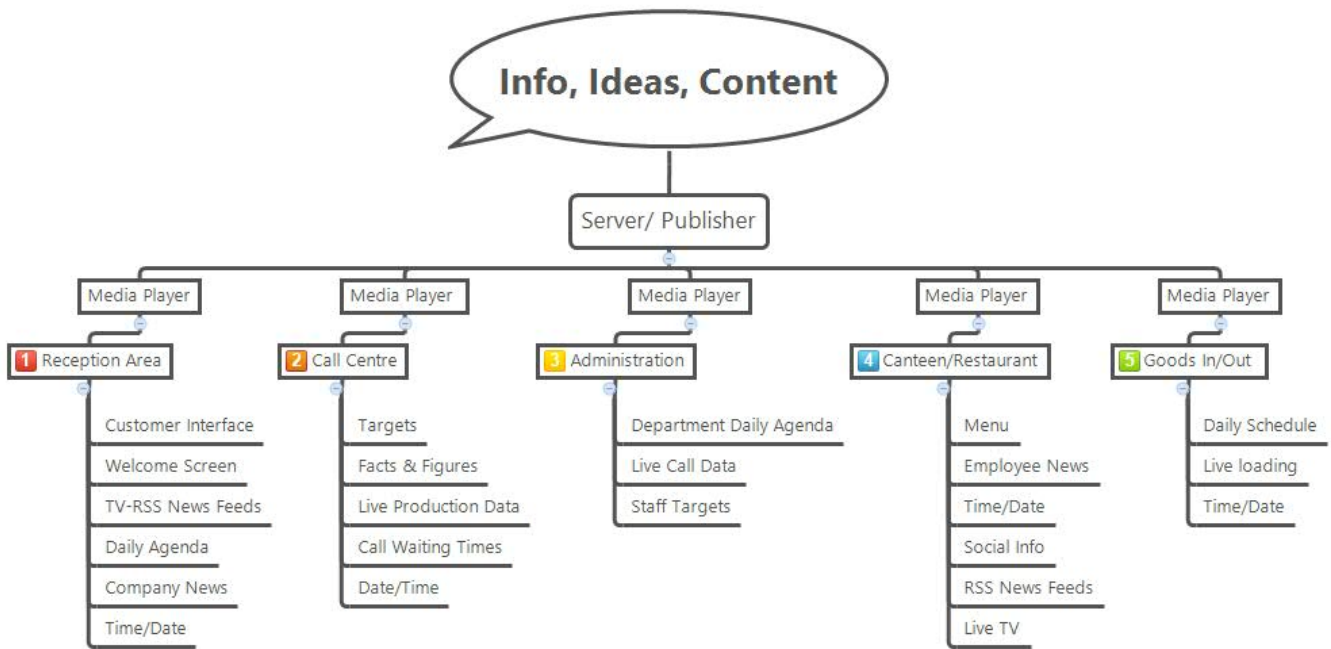

A Guide to Digital Signage

Call Centre

Newlandmedia Ltd, 31 Atley Business Park, Atley way, Cramlington, Northumberland, NE23 1WP
Tel: 01670 714416 Email:enquiries@newlandmedia.co.uk Web: www.newlandmedia.co.uk