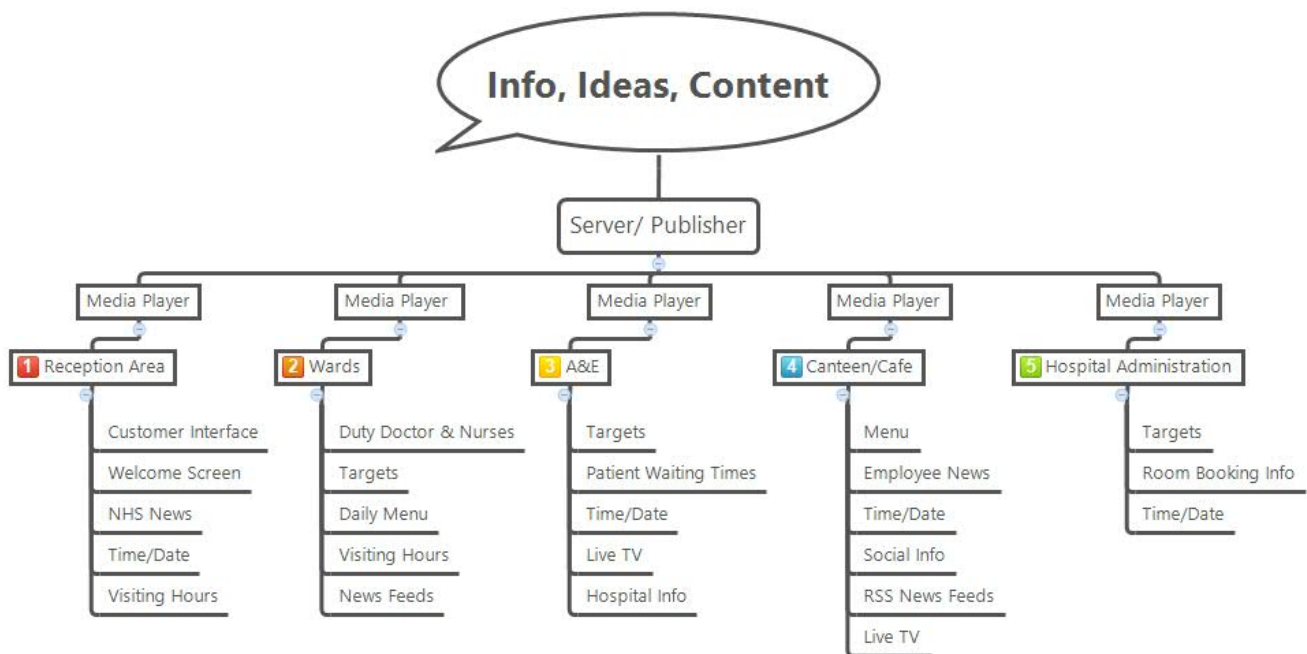

# A Guide to Digital Signage

NHS

Newlandmedia Ltd, 31 Atley Business Park, Atley way, Cramlington, Northumberland, NE23 1WP  
Tel: 01670 714416 Email:enquiries@newlandmedia.co.uk Web: www.newlandmedia.co.uk